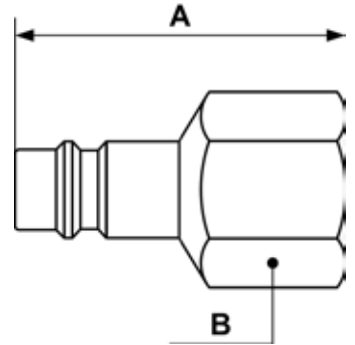

STAINLESS STEEL PLUG 3/8» HIGH FLOW PROFILE

Female plug - Stainless Steel

Profile : EUROPEAN

ID passage

3/8"

Part number	Female thread	Net weight (Kg)	Dim. A (inch)	Dim. B (inch)
ERP 076101HE	G1/4	0,023	1.57	0.59
ERP 076102HE	G3/8	0,041	1.61	0.83